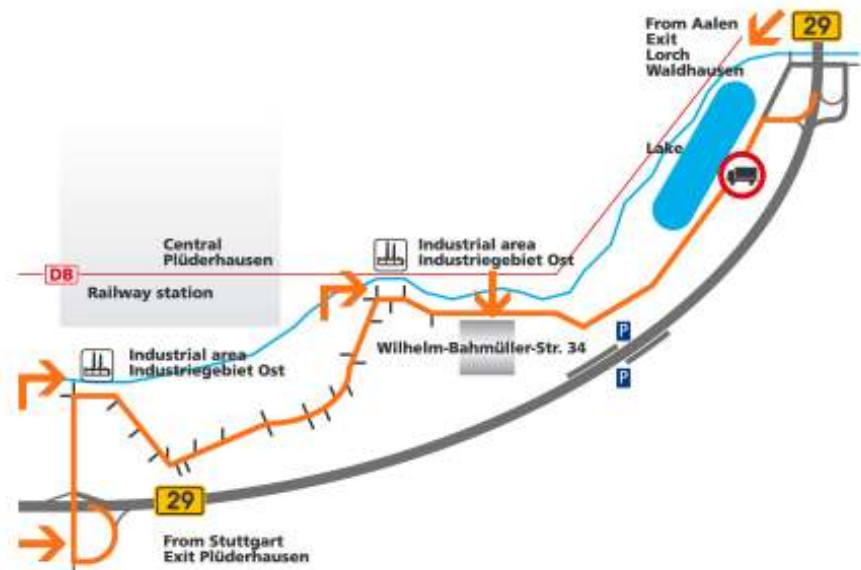

Approach the Bahmüller site!

Wilhelm Bahmüller
Maschinenbau-
Präzisionswerkzeuge GmbH
Wilhelm-Bahmüller-Str. 34
73655 Plüderhausen
Germany

Phone +49 (0)7181 809-0
Fax +49 (0)7181 809-234
info@bahmueller.de
www.bahmueller.de